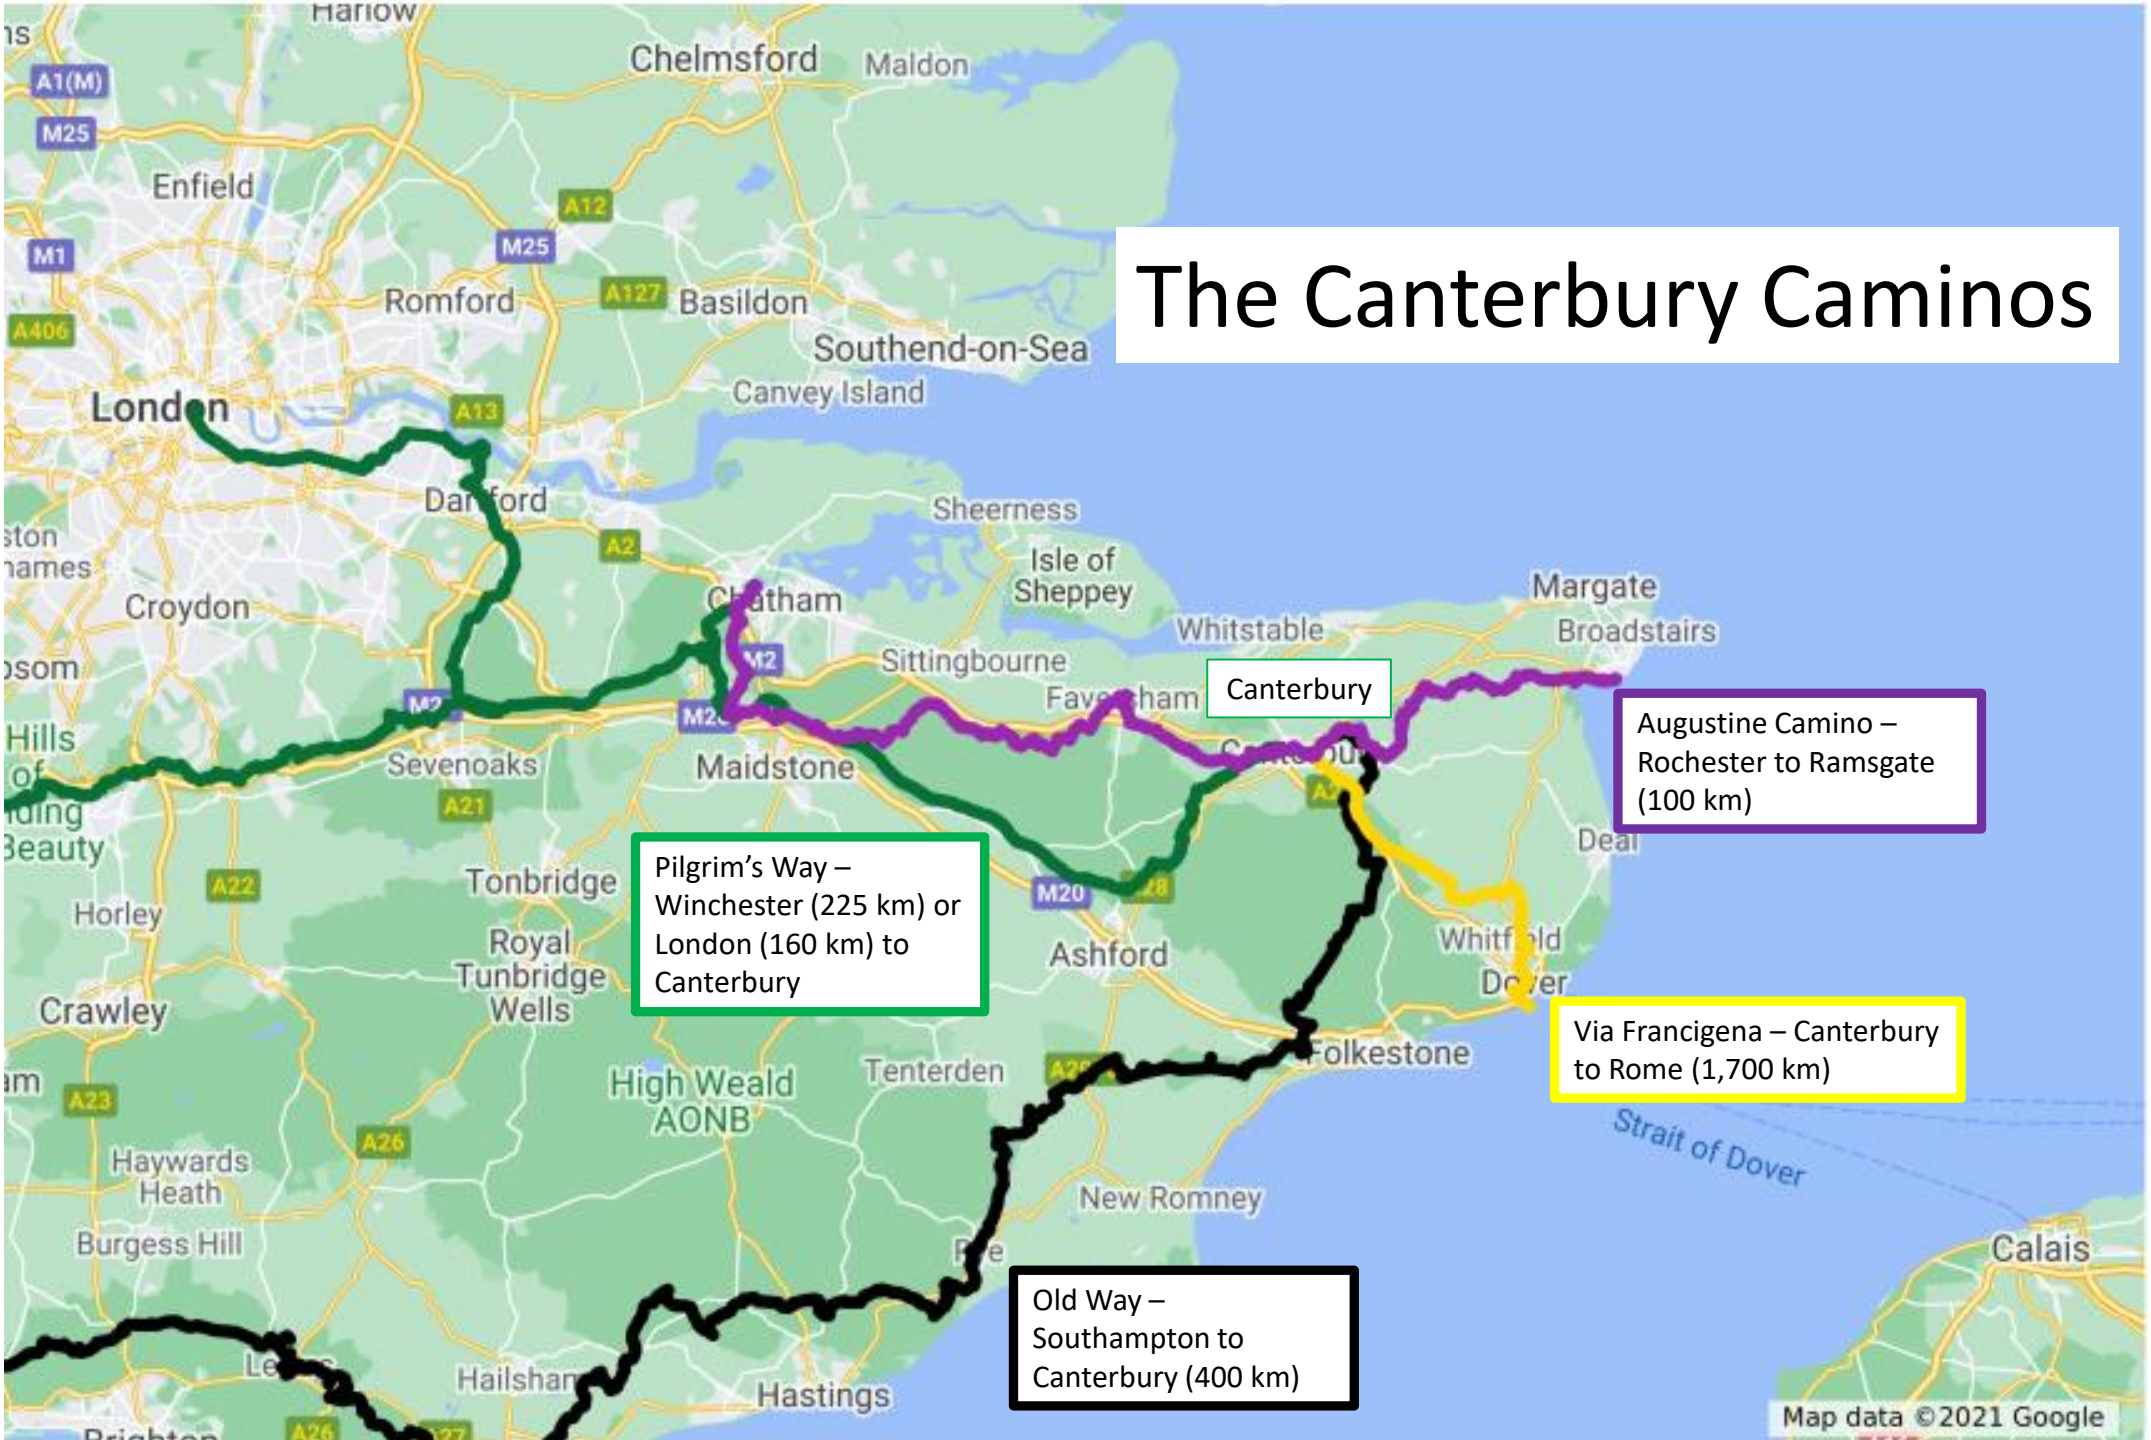

The Canterbury Caminos

Augustine Camino –
Rochester to Ramsgate
(100 km)

Pilgrim's Way –
Winchester (225 km) or
London (160 km) to
Canterbury

Via Francigena – Canterbury
to Rome (1,700 km)

Old Way –
Southampton to
Canterbury (400 km)